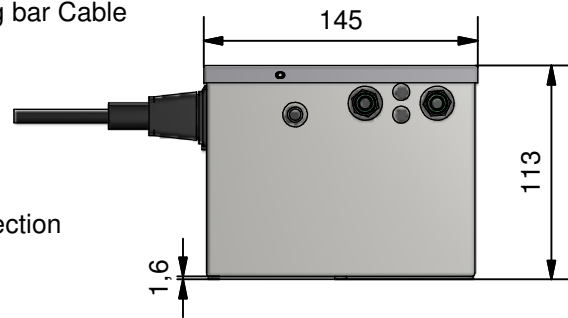

905 Power Unit

Meech

Meech International
2 Network Point
Range Road, Winney
OX29 0YN, UK
Tel: +44 (0) 1993 706700
Fax: +44 (0) 1993 776977
email: sales@meech.com
web: www.meech.com

TITLE: 905 Power Unit

DRAWING No: A905

MATERIAL: Various

FINISH: Various

TOLERANCE UNLESS OTHERWISE SPECIFIED Machined Work Metric ±0.1mm Unmachined Fabrications ±1mm Angular ±0.30°	DIMENSIONS IN MM DO NOT SCALE CRITICAL TO FUNCTION (CTF) DIMENSIONS AS MARKED	
	PROJECTION	Scale
	Sheet	Scale

PROJECTION	Sheet	Scale
	A4	1 : 5

Date:	Drawn by:
30/10/2013	David Hyde

REVISION:

SHEET: 1 / 1

STATUS: Production Model