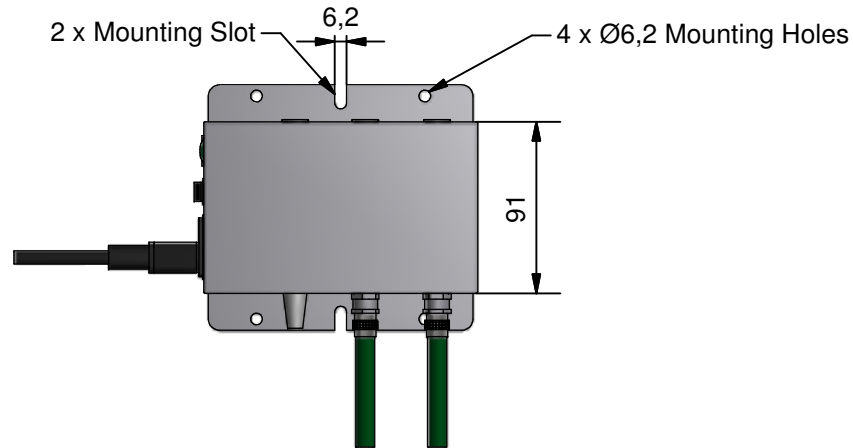

905 Power Unit

Meech

Meech International
2 Network Point
Range Road, Winney
OX29 0YN, UK
Tel: +44 (0) 1993 706700
Fax: +44 (0) 1993 776977
email: sales@meech.com
web: www.meech.com

TITLE: 905 Power Unit

DRAWING No: A905

MATERIAL: Various

FINISH: Various

TOLERANCE UNLESS OTHERWISE SPECIFIED Machined Work Metric ±0.1mm Unmachined Fabrications ±1mm Angular ±0.30°	DIMENSIONS IN MM DO NOT SCALE CRITICAL TO FUNCTION (CTF) DIMENSIONS AS MARKED	
	PROJECTION	Scale
	Sheet	Scale

PROJECTION	Sheet	Scale
	A4	1 : 5

Date:	Drawn by:
30/10/2013	David Hyde

REVISION:

SHEET: 1 / 1

STATUS: Production Model