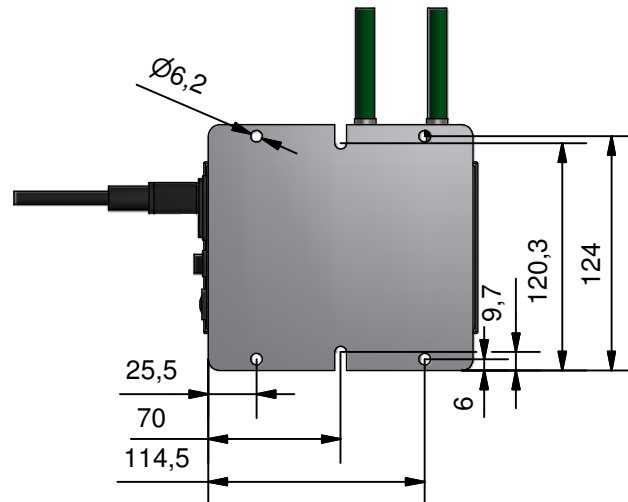

905 Power Unit

Meech

Meech International
2 Network Point
Range Road, Winney
OX29 0YN, UK
Tel: +44 (0) 1993 706700
Fax: +44 (0) 1993 776977
email: sales@meech.com
web: www.meech.com

TITLE: 905 Power Unit

DRAWING No: A905

MATERIAL: Various

FINISH: Various

TOLERANCE UNLESS OTHERWISE SPECIFIED Machined Work Metric ±0.1mm Unmachined Fabrications ±1mm Angular ±0.30°	DIMENSIONS IN MM DO NOT SCALE CRITICAL TO FUNCTION (CTF) DIMENSIONS AS MARKED	
	PROJECTION	Scale
	Sheet	Scale

PROJECTION	Sheet	Scale
	A4	1 : 5

Date:	Drawn by:
30/10/2013	David Hyde

REVISION:

SHEET: 1 / 1

STATUS: Production Model