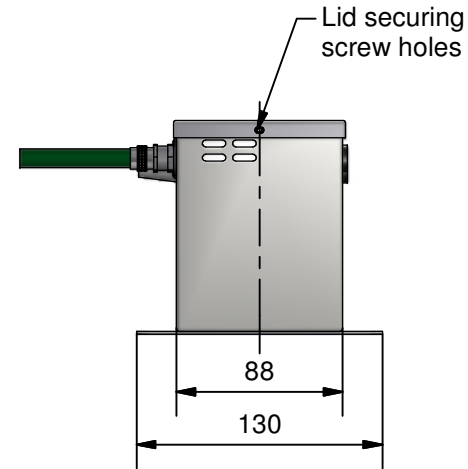

905 Power Unit

Meech

Meech International
2 Network Point
Range Road, Winney
OX29 0YN, UK
Tel: +44 (0) 1993 706700
Fax: +44 (0) 1993 776977
email: sales@meech.com
web: www.meech.com

TITLE: 905 Power Unit

DRAWING No: A905

MATERIAL: Various

FINISH: Various

TOLERANCE UNLESS OTHERWISE SPECIFIED Machined Work Metric ±0.1mm Unmachined Fabrications ±1mm Angular ±0.30°	DIMENSIONS IN MM DO NOT SCALE CRITICAL TO FUNCTION (CTF) DIMENSIONS AS MARKED	
	PROJECTION	Scale
	Sheet	Scale

PROJECTION	Sheet	Scale
	A4	1 : 5

Date:	Drawn by:
30/10/2013	David Hyde

REVISION:

SHEET: 1 / 1

STATUS: Production Model