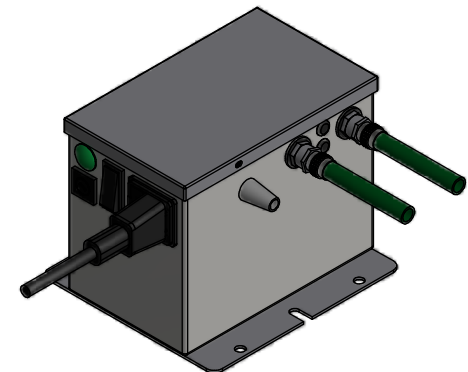

905 Power Unit

Meech

Meech International
2 Network Point
Range Road, Winney
OX29 0YN, UK
Tel: +44 (0) 1993 706700
Fax: +44 (0) 1993 776977
email: sales@meech.com
web: www.meech.com

TITLE: 905 Power Unit

DRAWING No: A905

MATERIAL: Various

FINISH: Various

TOLERANCE UNLESS OTHERWISE SPECIFIED Machined Work Metric ±0.1mm Unmachined Fabrications ±1mm Angular ±0.30°	DIMENSIONS IN MM DO NOT SCALE CRITICAL TO FUNCTION (CTF) DIMENSIONS AS MARKED	
	PROJECTION	Scale
	Sheet	Scale

PROJECTION	Sheet	Scale
	A4	1 : 5

Date:	Drawn by:
30/10/2013	David Hyde

REVISION:

SHEET: 1 / 1

STATUS: Production Model