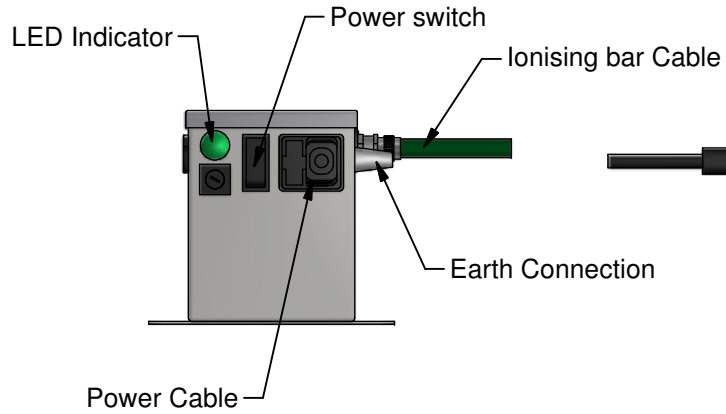

905 Power Unit

Meech

Meech International
2 Network Point
Range Road, Winney
OX29 0YN, UK
Tel: +44 (0) 1993 706700
Fax: +44 (0) 1993 776977
email: sales@meech.com
web: www.meech.com

TITLE: 905 Power Unit

DRAWING No: A905

MATERIAL: Various

FINISH: Various

TOLERANCE UNLESS OTHERWISE SPECIFIED Machined Work Metric ±0.1mm Unmachined Fabrications ±1mm Angular ±0.30°	DIMENSIONS IN MM DO NOT SCALE CRITICAL TO FUNCTION (CTF) DIMENSIONS AS MARKED	
	PROJECTION	Scale
	Sheet	Scale

PROJECTION	Sheet	Scale
	A4	1 : 5

Date:	Drawn by:
30/10/2013	David Hyde

REVISION:

SHEET: 1 / 1

STATUS: Production Model