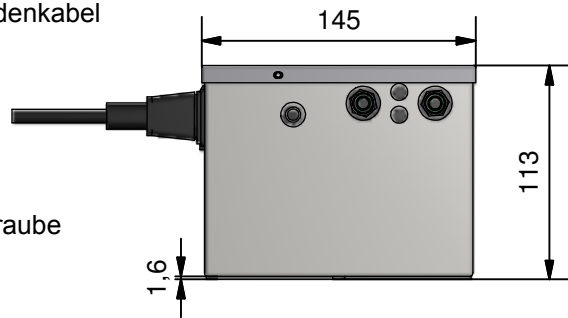

904 Netzgerät

2 x Montageschlitz 6,2 4 x Ø6,2 Montagelöcher

Meech
Meech International
2 Network Point
Range Road, Witney
OX29 0YN, UK
Tel: +44 (0) 1993 706700
Fax: +44 (0) 1993 776977
email: sales@meech.com
web: www.meech.com

TITLE: 904 Power Unit

DRAWING No: A904

MATERIAL: Various

FINISH: Various

TOLERANCE UNLESS OTHERWISE SPECIFIED
Machined Work Metric ±0.1mm
Unmachined Fabrications ±1mm
Angular ±0°30'

DIMENSIONS IN MM
DO NOT SCALE
CRITICAL TO FUNCTION
(CTF) DIMENSIONS AS
MARKED

PROJECTION	Sheet	Scale
	A4	1 : 5

Date:	Drawn by:
30/10/2013	David Hyde

REVISION:

SHEET: 1 / 1

STATUS: Production Model