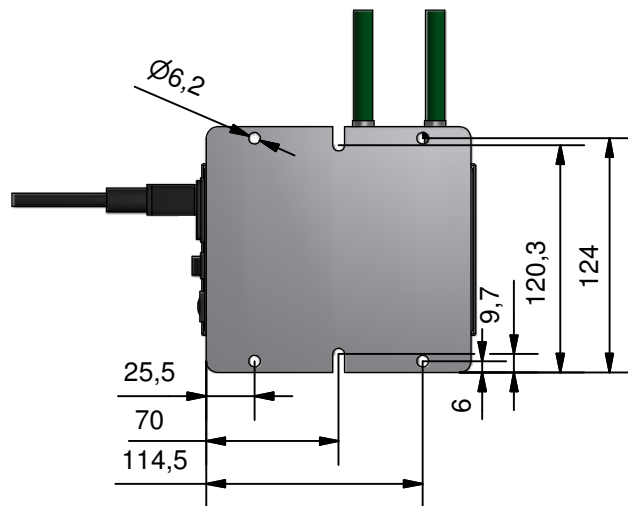

904 Netzgerät

2 x Montageschlitz 6,2 4 x Ø6,2 Montagelöcher

Meech
Meech International
2 Network Point
Range Road, Witney
OX29 0YN, UK
Tel: +44 (0) 1993 706700
Fax: +44 (0) 1993 776977
email: sales@meech.com
web: www.meech.com

TITLE: 904 Power Unit

DRAWING No: A904

MATERIAL: Various

FINISH: Various

TOLERANCE UNLESS OTHERWISE SPECIFIED
Machined Work Metric ±0.1mm
Unmachined Fabrications ±1mm
Angular ±0°30'

DIMENSIONS IN MM
DO NOT SCALE
CRITICAL TO FUNCTION
(CTF) DIMENSIONS AS
MARKED

PROJECTION	Sheet	Scale
	A4	1 : 5

Date:	Drawn by:
30/10/2013	David Hyde

REVISION:

SHEET: 1 / 1

STATUS: Production Model