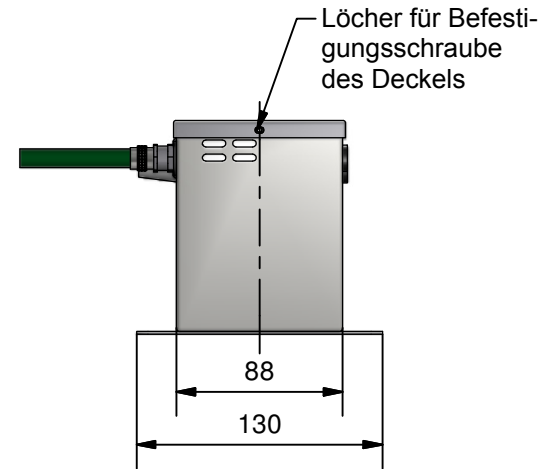

904 Netzgerät

2 x Montageschlitz 6,2 4 x Ø6,2 Montagelöcher

Meech
Meech International
2 Network Point
Range Road, Witney
OX29 0YN, UK
Tel: +44 (0) 1993 706700
Fax: +44 (0) 1993 776977
email: sales@meech.com
web: www.meech.com

TITLE: 904 Power Unit

DRAWING No: A904

MATERIAL: Various

FINISH: Various

TOLERANCE UNLESS OTHERWISE SPECIFIED
Machined Work Metric ±0.1mm
Unmachined Fabrications ±1mm
Angular ±0°30'

DIMENSIONS IN MM
DO NOT SCALE
CRITICAL TO FUNCTION
(CTF) DIMENSIONS AS
MARKED

PROJECTION	Sheet	Scale
	A4	1 : 5

Date:	Drawn by:
30/10/2013	David Hyde

REVISION:

SHEET: 1 / 1

STATUS: Production Model