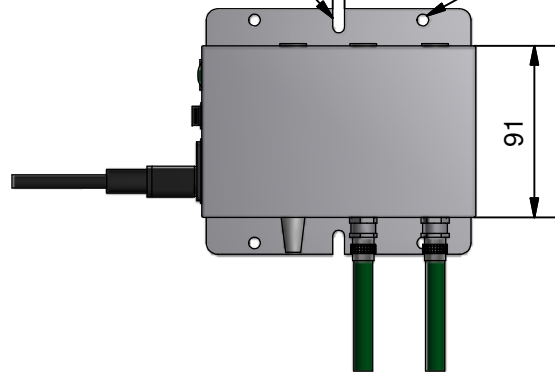

904 Netzgerät

2 x Montageschlitz 6,2 4 x Ø6,2 Montagelöcher

Meech
Meech International
2 Network Point
Range Road, Witney
OX29 0YN, UK
Tel: +44 (0) 1993 706700
Fax: +44 (0) 1993 776977
email: sales@meech.com
web: www.meech.com

TITLE: 904 Power Unit

DRAWING No: A904

MATERIAL: Various

FINISH: Various

TOLERANCE UNLESS OTHERWISE SPECIFIED
Machined Work Metric ±0.1mm
Unmachined Fabrications ±1mm
Angular ±0°30'

DIMENSIONS IN MM
DO NOT SCALE
CRITICAL TO FUNCTION
(CTF) DIMENSIONS AS
MARKED

PROJECTION	Sheet	Scale
	A4	1 : 5

Date:	Drawn by:
30/10/2013	David Hyde

REVISION:

SHEET: 1 / 1

STATUS: Production Model