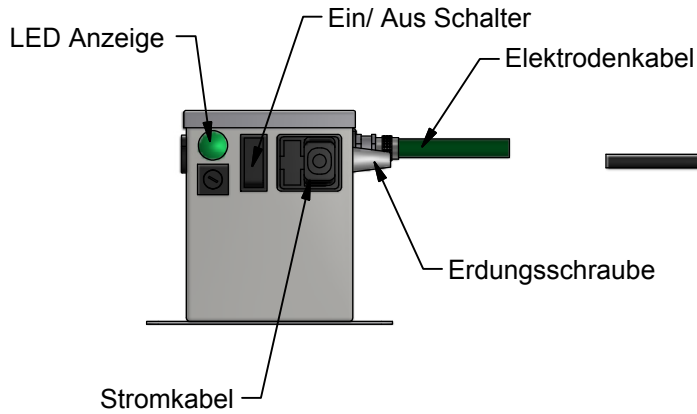

904 Netzgerät

2 x Montageschlitz 6,2 4 x Ø6,2 Montagelöcher

Meech
Meech International
2 Network Point
Range Road, Witney
OX29 0YN, UK
Tel: +44 (0) 1993 706700
Fax: +44 (0) 1993 776977
email: sales@meech.com
web: www.meech.com

TITLE: 904 Power Unit

DRAWING No: A904

MATERIAL: Various

FINISH: Various

TOLERANCE UNLESS OTHERWISE SPECIFIED
Machined Work Metric ±0.1mm
Unmachined Fabrications ±1mm
Angular ±0°30'

DIMENSIONS IN MM
DO NOT SCALE
CRITICAL TO FUNCTION
(CTF) DIMENSIONS AS
MARKED

PROJECTION	Sheet	Scale
	A4	1 : 5

Date:	Drawn by:
30/10/2013	David Hyde

REVISION:

SHEET: 1 / 1

STATUS: Production Model