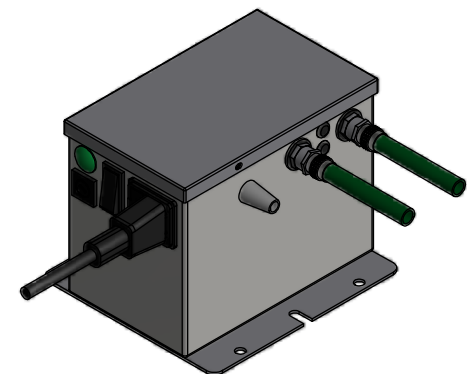

904 Netzgerät

2 x Montageschlitz 6,2 4 x Ø6,2 Montagelöcher

Meech
Meech International
2 Network Point
Range Road, Witney
OX29 0YN, UK
Tel: +44 (0) 1993 706700
Fax: +44 (0) 1993 776977
email: sales@meech.com
web: www.meech.com

TITLE: 904 Power Unit

DRAWING No: A904

MATERIAL: Various

FINISH: Various

TOLERANCE UNLESS OTHERWISE SPECIFIED
Machined Work Metric ±0.1mm
Unmachined Fabrications ±1mm
Angular ±0°30'

DIMENSIONS IN MM
DO NOT SCALE
CRITICAL TO FUNCTION
(CTF) DIMENSIONS AS
MARKED

PROJECTION	Sheet	Scale
	A4	1 : 5

Date:	Drawn by:
30/10/2013	David Hyde

REVISION:

SHEET: 1 / 1

STATUS: Production Model