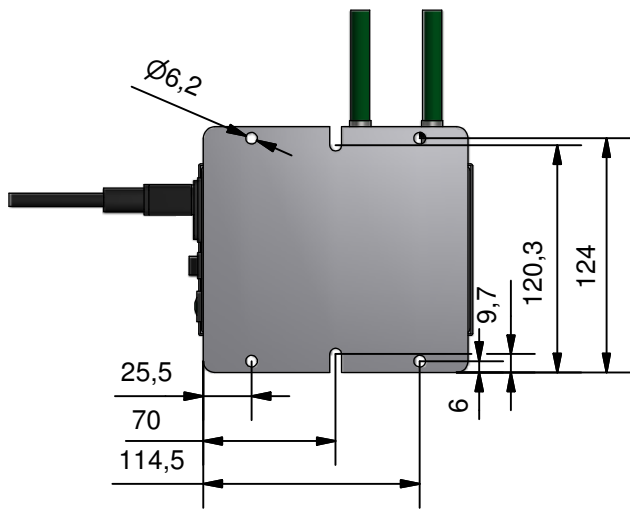

905 Netzgerät

TITLE: 905 Power Unit

DRAWING No: A905

MATERIAL: Various

FINISH: Various

TOLERANCE UNLESS OTHERWISE SPECIFIED Machined Work Metric ±0.1mm Unmachined Fabrications ±1mm Angular ±0°30'	DIMENSIONS IN MM DO NOT SCALE	
	CRITICAL TO FUNCTION (CTF) DIMENSIONS AS MARKED	

PROJECTION 	Sheet A4	Scale 1 : 5

Date: 30/10/2013	Drawn by: David Hyde

REVISION:

SHEET: 1 / 1

STATUS: Production Model