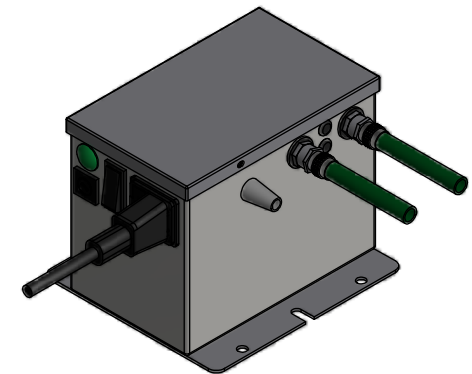

905 Netzgerät

TITLE: 905 Power Unit

DRAWING No: A905

MATERIAL: Various

FINISH: Various

TOLERANCE UNLESS OTHERWISE SPECIFIED Machined Work Metric ±0.1mm Unmachined Fabrications ±1mm Angular ±0°30'	DIMENSIONS IN MM DO NOT SCALE	
	CRITICAL TO FUNCTION (CTF) DIMENSIONS AS MARKED	

PROJECTION 	Sheet A4	Scale 1 : 5

Date: 30/10/2013	Drawn by: David Hyde

REVISION:

SHEET: 1 / 1

STATUS: Production Model