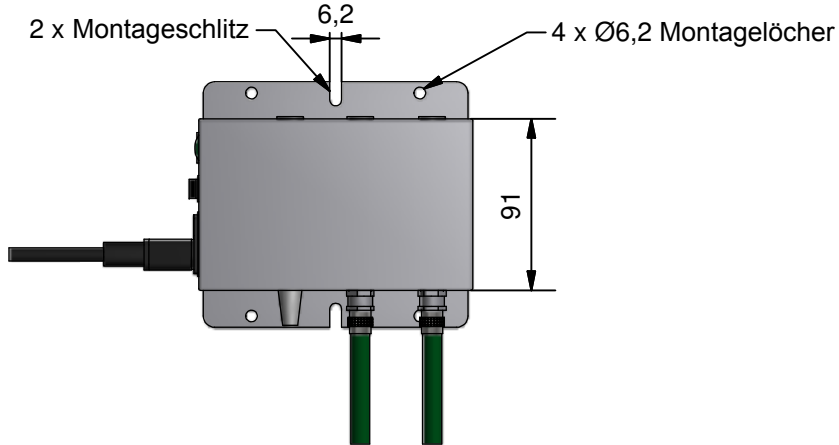

905 Netzgerät

TITLE: 905 Power Unit

DRAWING No: A905

MATERIAL: Various

FINISH: Various

TOLERANCE UNLESS OTHERWISE SPECIFIED Machined Work Metric ±0.1mm Unmachined Fabrications ±1mm Angular ±0°30'	DIMENSIONS IN MM DO NOT SCALE	
	CRITICAL TO FUNCTION (CTF) DIMENSIONS AS MARKED	

PROJECTION 	Sheet A4	Scale 1 : 5

Date: 30/10/2013	Drawn by: David Hyde

REVISION:

SHEET: 1 / 1

STATUS: Production Model