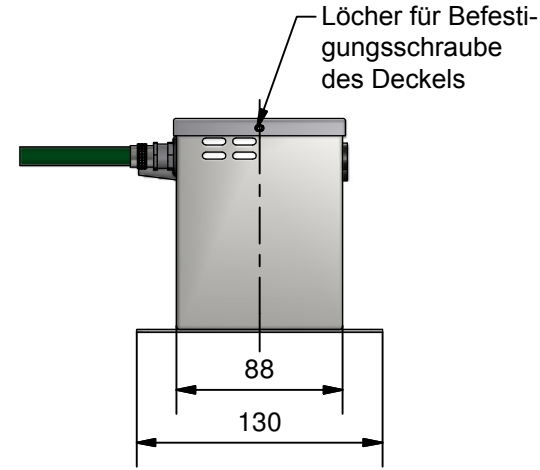

905 Netzgerät

TITLE: 905 Power Unit

DRAWING No: A905

MATERIAL: Various

FINISH: Various

TOLERANCE UNLESS OTHERWISE SPECIFIED Machined Work Metric ±0.1mm Unmachined Fabrications ±1mm Angular ±0°30'	DIMENSIONS IN MM DO NOT SCALE	
	CRITICAL TO FUNCTION (CTF) DIMENSIONS AS MARKED	

PROJECTION 	Sheet A4	Scale 1 : 5

Date: 30/10/2013	Drawn by: David Hyde

REVISION:

SHEET: 1 / 1

STATUS: Production Model