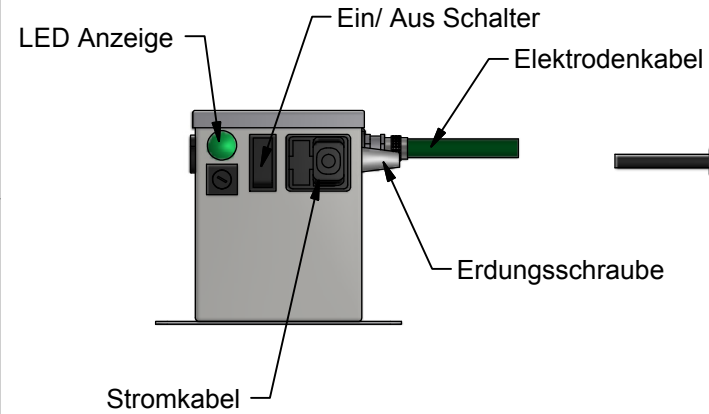

905 Netzgerät

TITLE: 905 Power Unit

DRAWING No: A905

MATERIAL: Various

FINISH: Various

TOLERANCE UNLESS OTHERWISE SPECIFIED Machined Work Metric ±0.1mm Unmachined Fabrications ±1mm Angular ±0°30'	DIMENSIONS IN MM DO NOT SCALE	
	CRITICAL TO FUNCTION (CTF) DIMENSIONS AS MARKED	

PROJECTION 	Sheet A4	Scale 1 : 5

Date: 30/10/2013	Drawn by: David Hyde

REVISION:

SHEET: 1 / 1

STATUS: Production Model