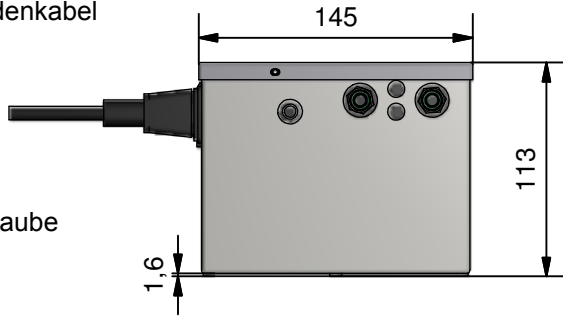

905 Netzgerät

TITLE: 905 Power Unit

DRAWING No: A905

MATERIAL: Various

FINISH: Various

TOLERANCE UNLESS OTHERWISE SPECIFIED Machined Work Metric ±0.1mm Unmachined Fabrications ±1mm Angular ±0°30'	DIMENSIONS IN MM DO NOT SCALE	
	CRITICAL TO FUNCTION (CTF) DIMENSIONS AS MARKED	

PROJECTION 	Sheet A4	Scale 1 : 5

Date: 30/10/2013	Drawn by: David Hyde

REVISION:

SHEET: 1 / 1

STATUS: Production Model