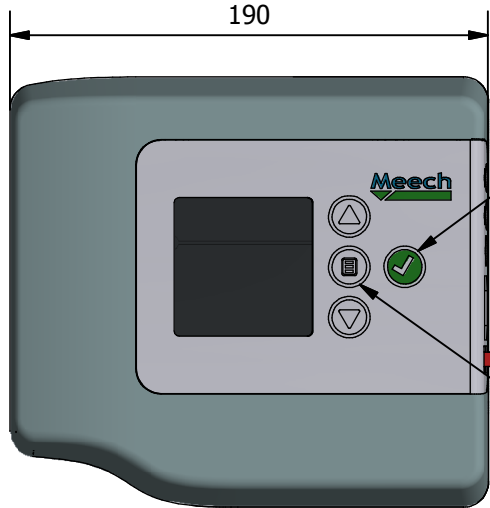

TITLE: 977CM

DRAWING No: A977CM

MATERIAL: Various

FINISH: Various

TOLERANCE UNLESS OTHERWISE SPECIFIED Machined Work Metric ±0.1mm Unmachined Fabrications ±1mm Angular ±0°30'	DIMENSIONS IN MM DO NOT SCALE	
	CRITICAL TO FUNCTION (CTF) DIMENSIONS AS MARKED	
	PROJECTION	Scale
	Sheet	1:2

PROJECTION	Sheet	Scale
≡	A4	1:2

Date:	Drawn by:
09/02/2015	David.Hyde

REVISION:

SHEET: 1 / 1

STATUS: Production

190

Confirm Button

Menu Button