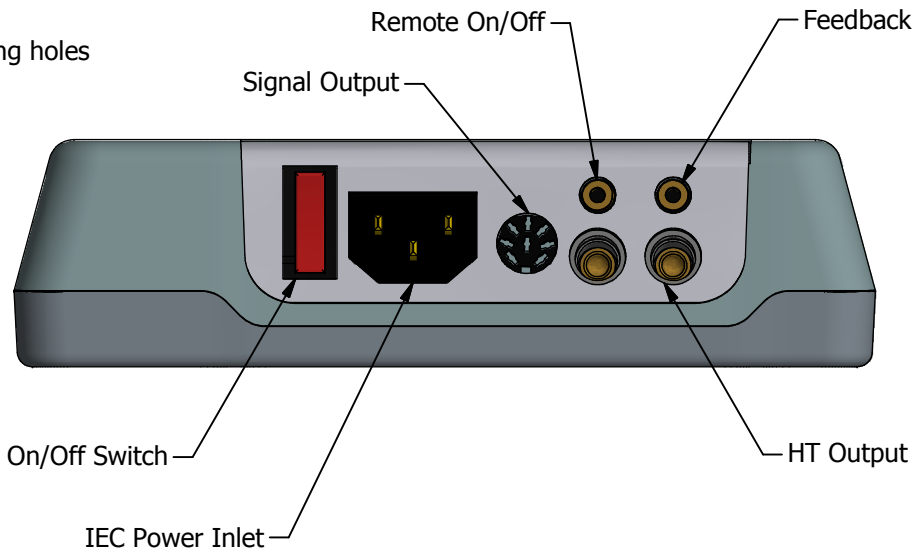

Remote On/Off

Feedback

Signal Output

On/Off Switch

HT Output

IEC Power Inlet