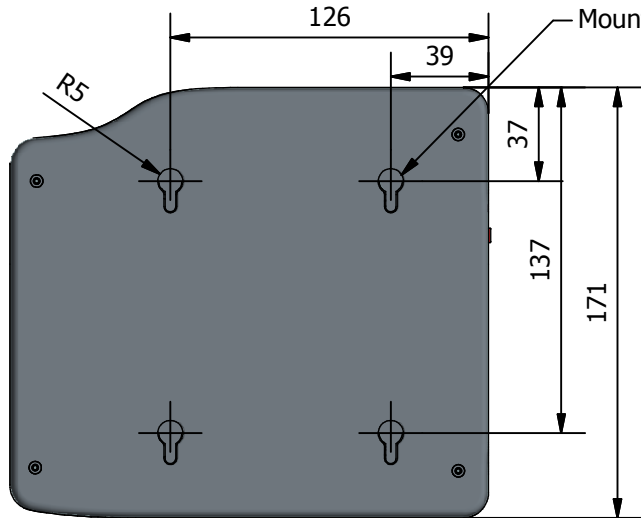

126

39

37

137

171

Mounting holes

R5