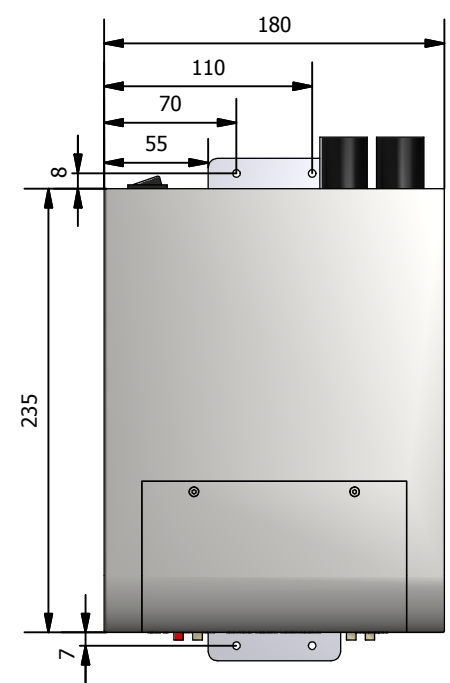

TITLE: 992v3 Assembly
DRAWING No: A992v3

MATERIAL: Various
FINISH: Various

TOLERANCE UNLESS OTHERWISE SPECIFIED	DIMENSIONS IN MM	
	DO NOT SCALE	
	CRITICAL TO FUNCTION	
	(CTF) DIMENSIONS AS MARKED	
Machined Work Metric ±0.1mm		
Unmachined Fabrications ±1mm		
Angular ±0°30'		

PROJECTION	Sheet	Scale
	A4	1:4

Date:	Drawn by:
22/08/2014	David.Hyde

REVISION:

SHEET: 1 / 1

STATUS: Production

A (1:2)