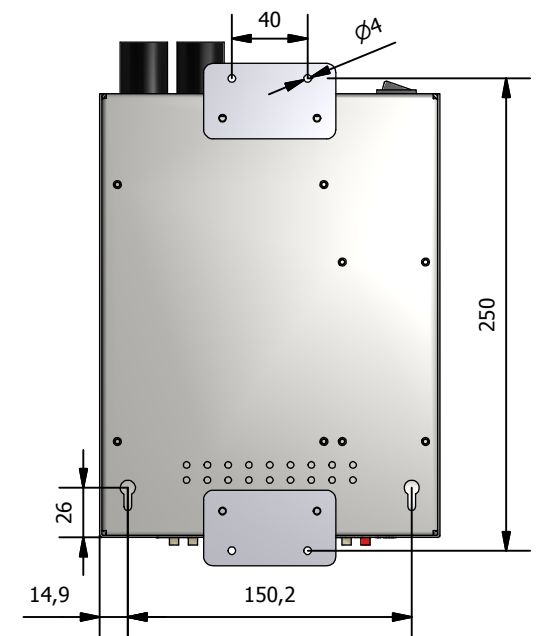

TITLE: 992v3 Assembly
DRAWING No: A992v3

MATERIAL: Various
FINISH: Various

TOLERANCE UNLESS OTHERWISE SPECIFIED	DIMENSIONS IN MM	
	DO NOT SCALE	
	CRITICAL TO FUNCTION	
	(CTF) DIMENSIONS AS MARKED	
Machined Work Metric ±0.1mm		
Unmachined Fabrications ±1mm		
Angular ±0°30'		

PROJECTION	Sheet	Scale
	A4	1:4

Date:	Drawn by:
22/08/2014	David.Hyde

REVISION:

SHEET: 1 / 1

STATUS: Production

A (1:2)