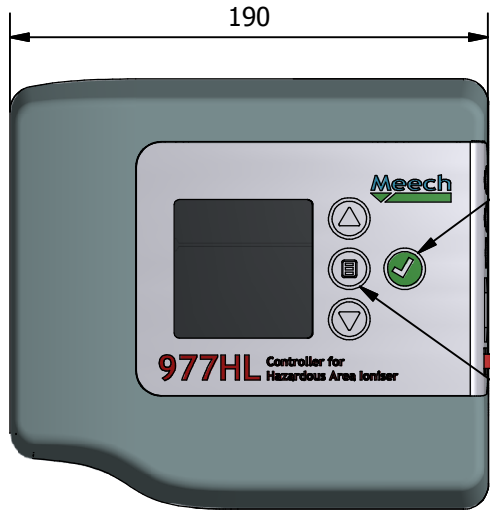

TITLE: 977HL

DRAWING No: A977HL

MATERIAL: Various

FINISH: Various

TOLERANCE UNLESS OTHERWISE SPECIFIED Machined Work Metric ±0.1mm Unmachined Fabrications ±1mm Angular ±0°30'	DIMENSIONS IN MM DO NOT SCALE	
	CRITICAL TO FUNCTION (CTF) DIMENSIONS AS MARKED	

PROJECTION ≡	Sheet A4	Scale 1:2

Date: 09/02/2015	Drawn by: David.Hyde

REVISION:

SHEET: 1 / 1

STATUS: Production

Confirm Button

Menu Button