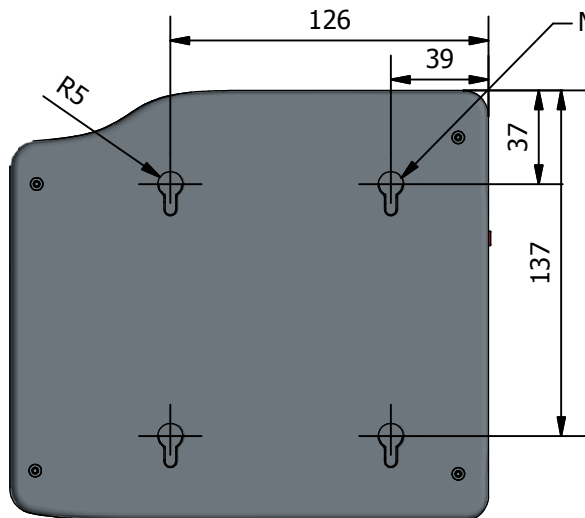

Mounting holes