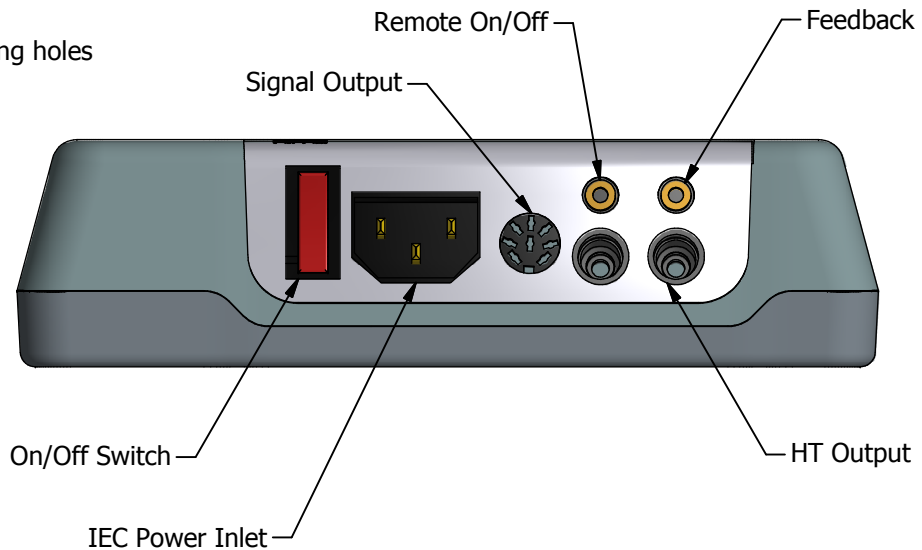

On/Off Switch

IEC Power Inlet

Signal Output

Remote On/Off

Feedback

HT Output