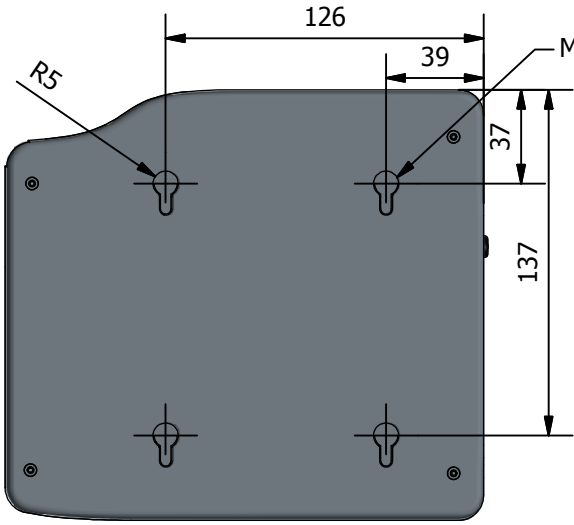

126

39

37

137

Montagelöcher

R5