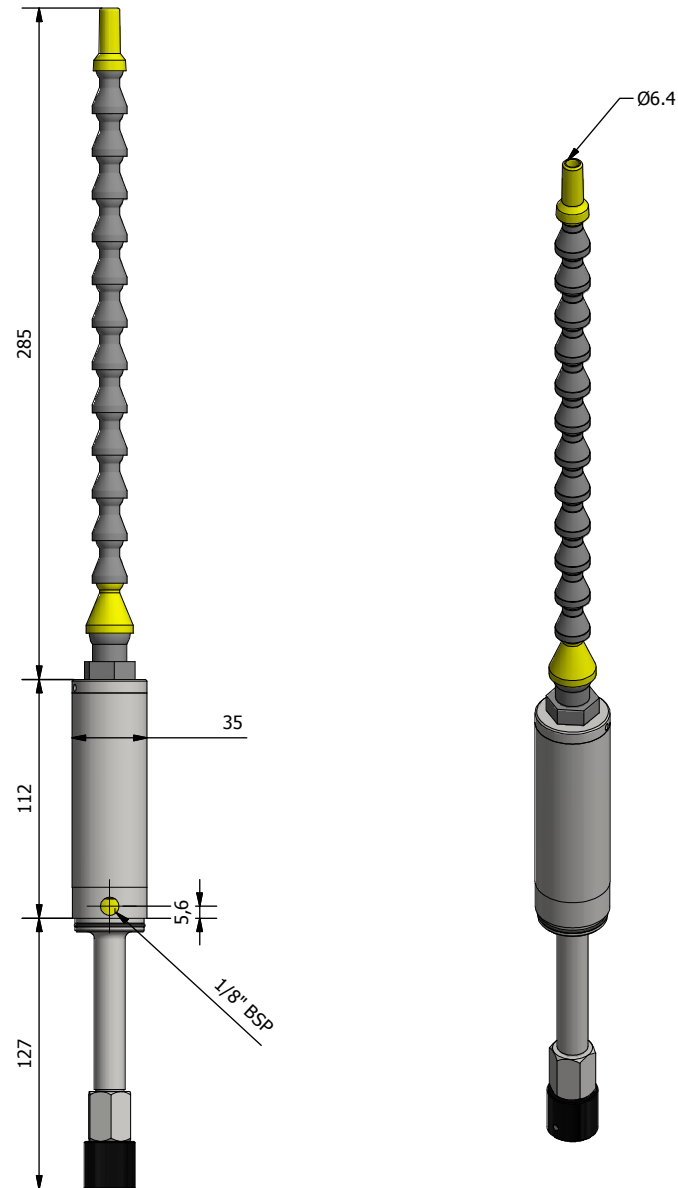

Kleines Versuchs-Kit

Produktcode: A20300

TITLE: Experimental Kits

DRAWING No:
Various

MATERIAL: Various

FINISH: Various

Date: 04/06/2015	Drawn by: David.Hyde

REVISION: A

SHEET: 1 / 1

STATUS: