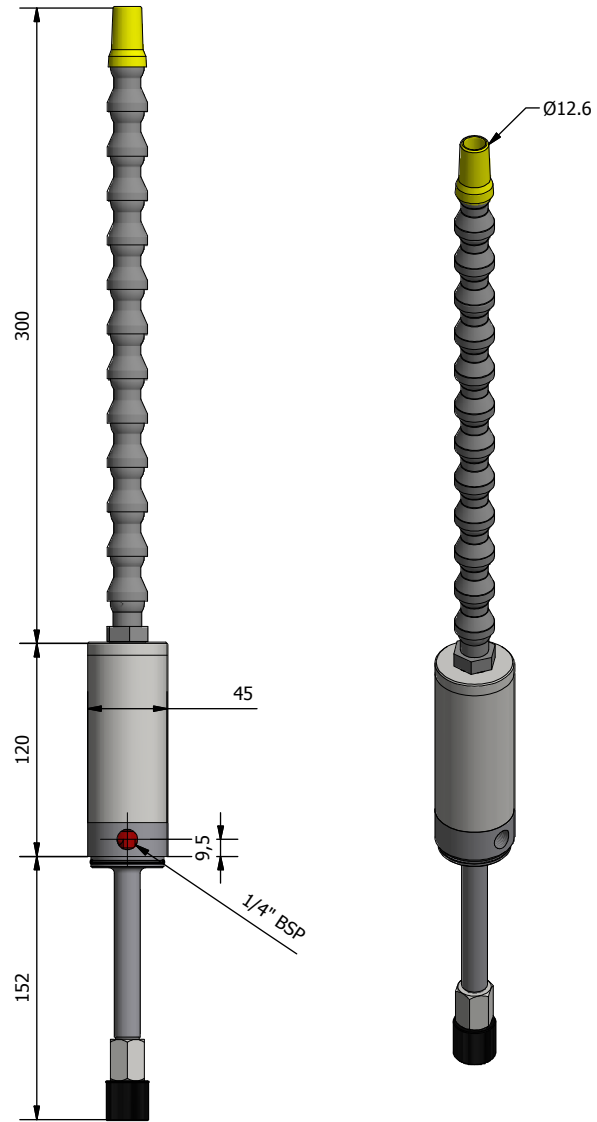

Mittleres Versuchs-Kit

Produktcode: A20400